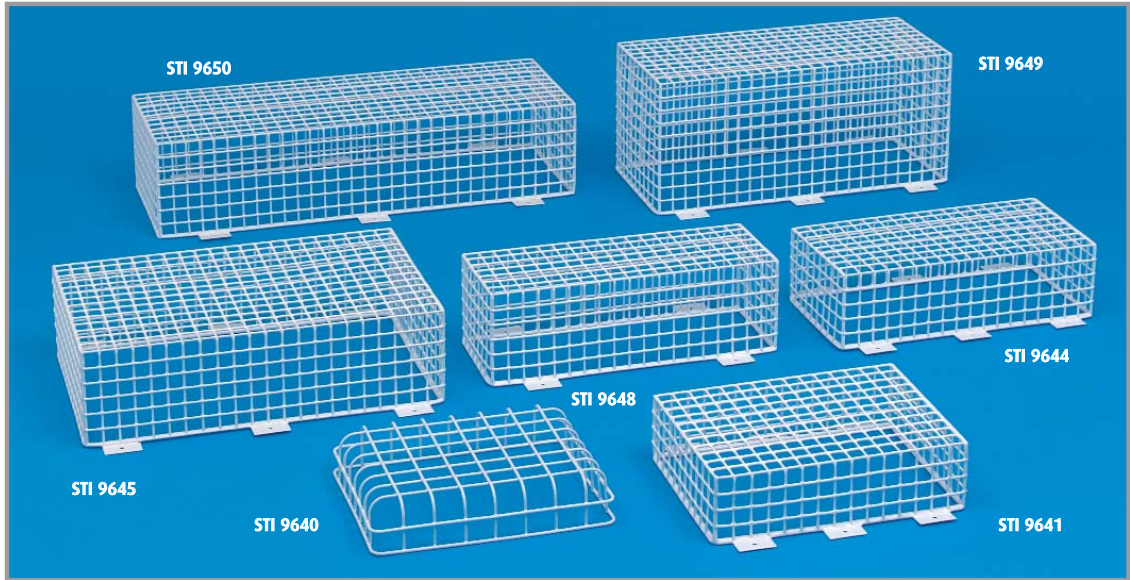

EMERGENCY LIGHT CAGES

MODELS AVAILABLE

	HEIGHT	WIDTH	DEPTH
STI 9640	270mm (10.7")	340mm (13.4")	65mm (2.5")
STI 9641	273mm (10.7")	372mm (14.6")	100mm (4")
STI 9644	220mm (8.7")	450mm (17.7")	128mm (5")
STI 9645	350mm (13.8")	550mm (21.7")	150mm (5.9")
STI 9648	160mm (6.3")	460mm (18.11")	150mm (5.9")
STI 9649	246mm (9.7")	575mm (22.6")	256mm (10")
STI 9650	275mm (10.8")	778mm (30.6")	180mm (7")
STI 9703	127mm (5")	343mm (13.5")	100mm (4")

STI 9644

▼ Emergency Light Cages dimensions and technical information (STI 9640, STI 9641, STI 9644, STI 9645, STI 9648, STI 9649, STI 9650 & STI 9703)